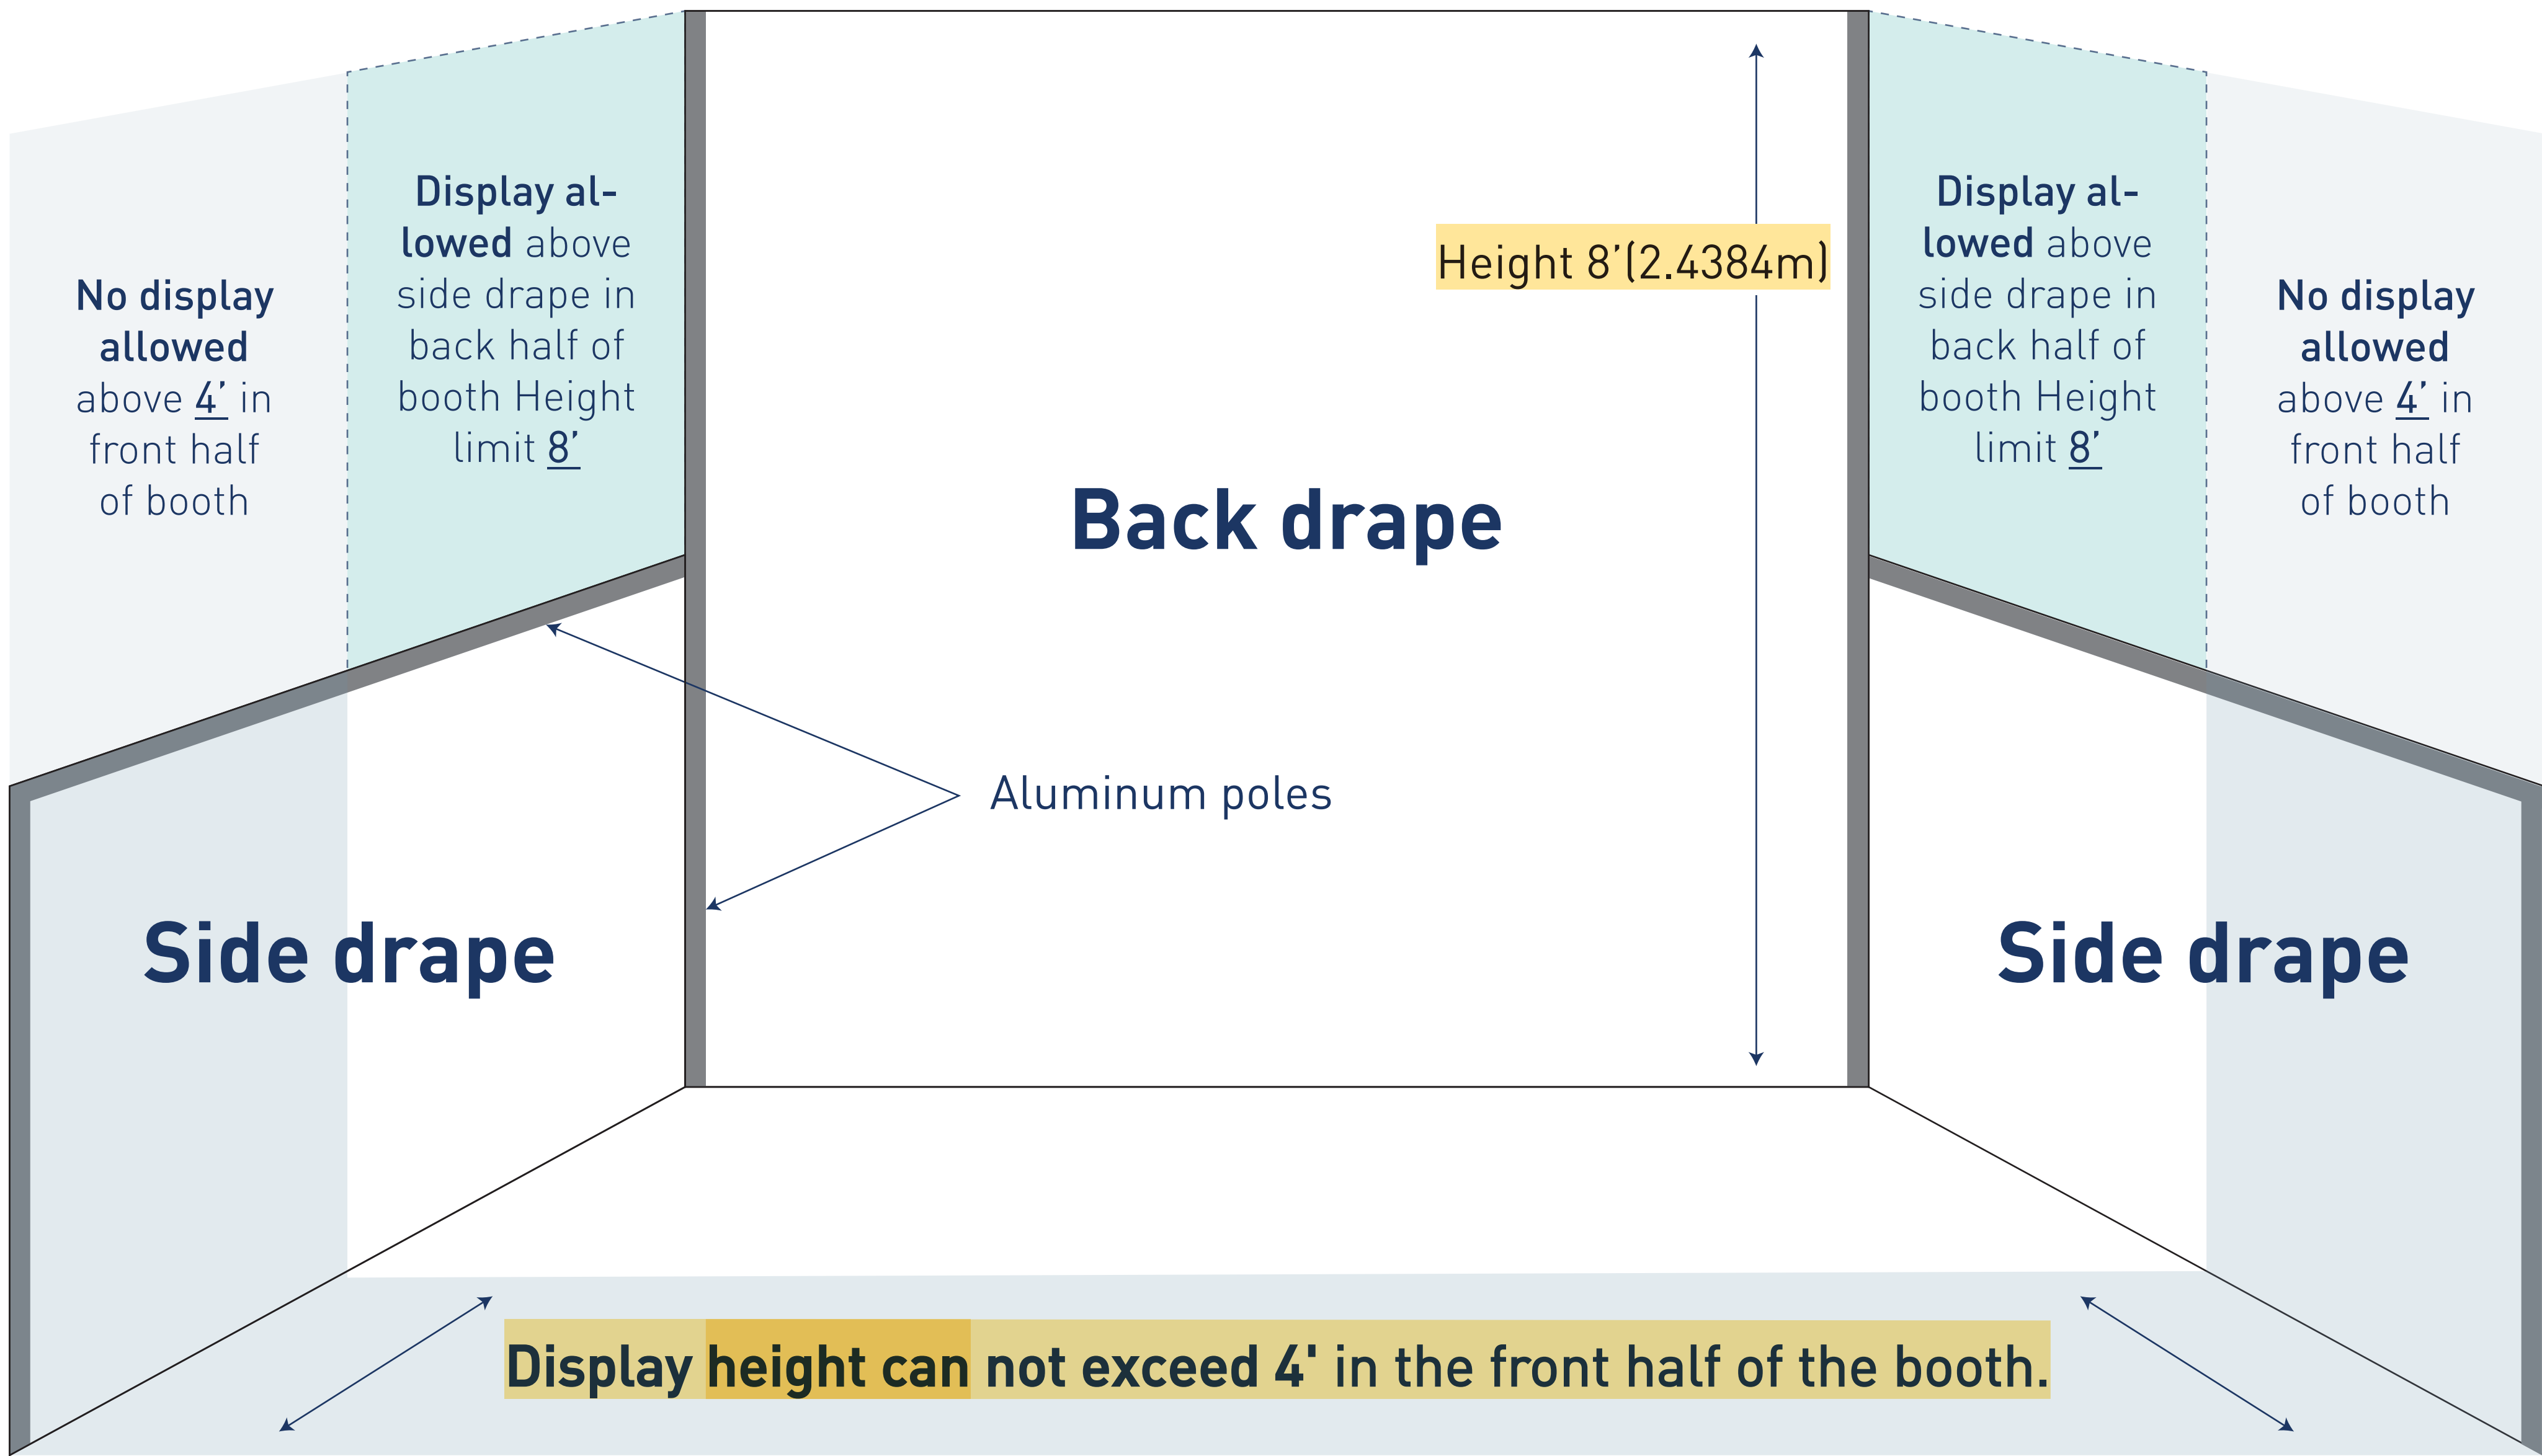

Please note the display height cannot exceed 8'

Width 10'(3.048m)

Height 8'(2.4384m)

Height 4'(1.22m)

Height 4'(1.22m)

Display height can not exceed 4' in the front half of the booth.

No display allowed above 4' in front half of booth

Display allowed above side drape in back half of booth Height limit 8'

Back drape

Aluminum poles

Side drape

Side drape

No display allowed above 4' in front half of booth

Display allowed above side drape in back half of booth Height limit 8'